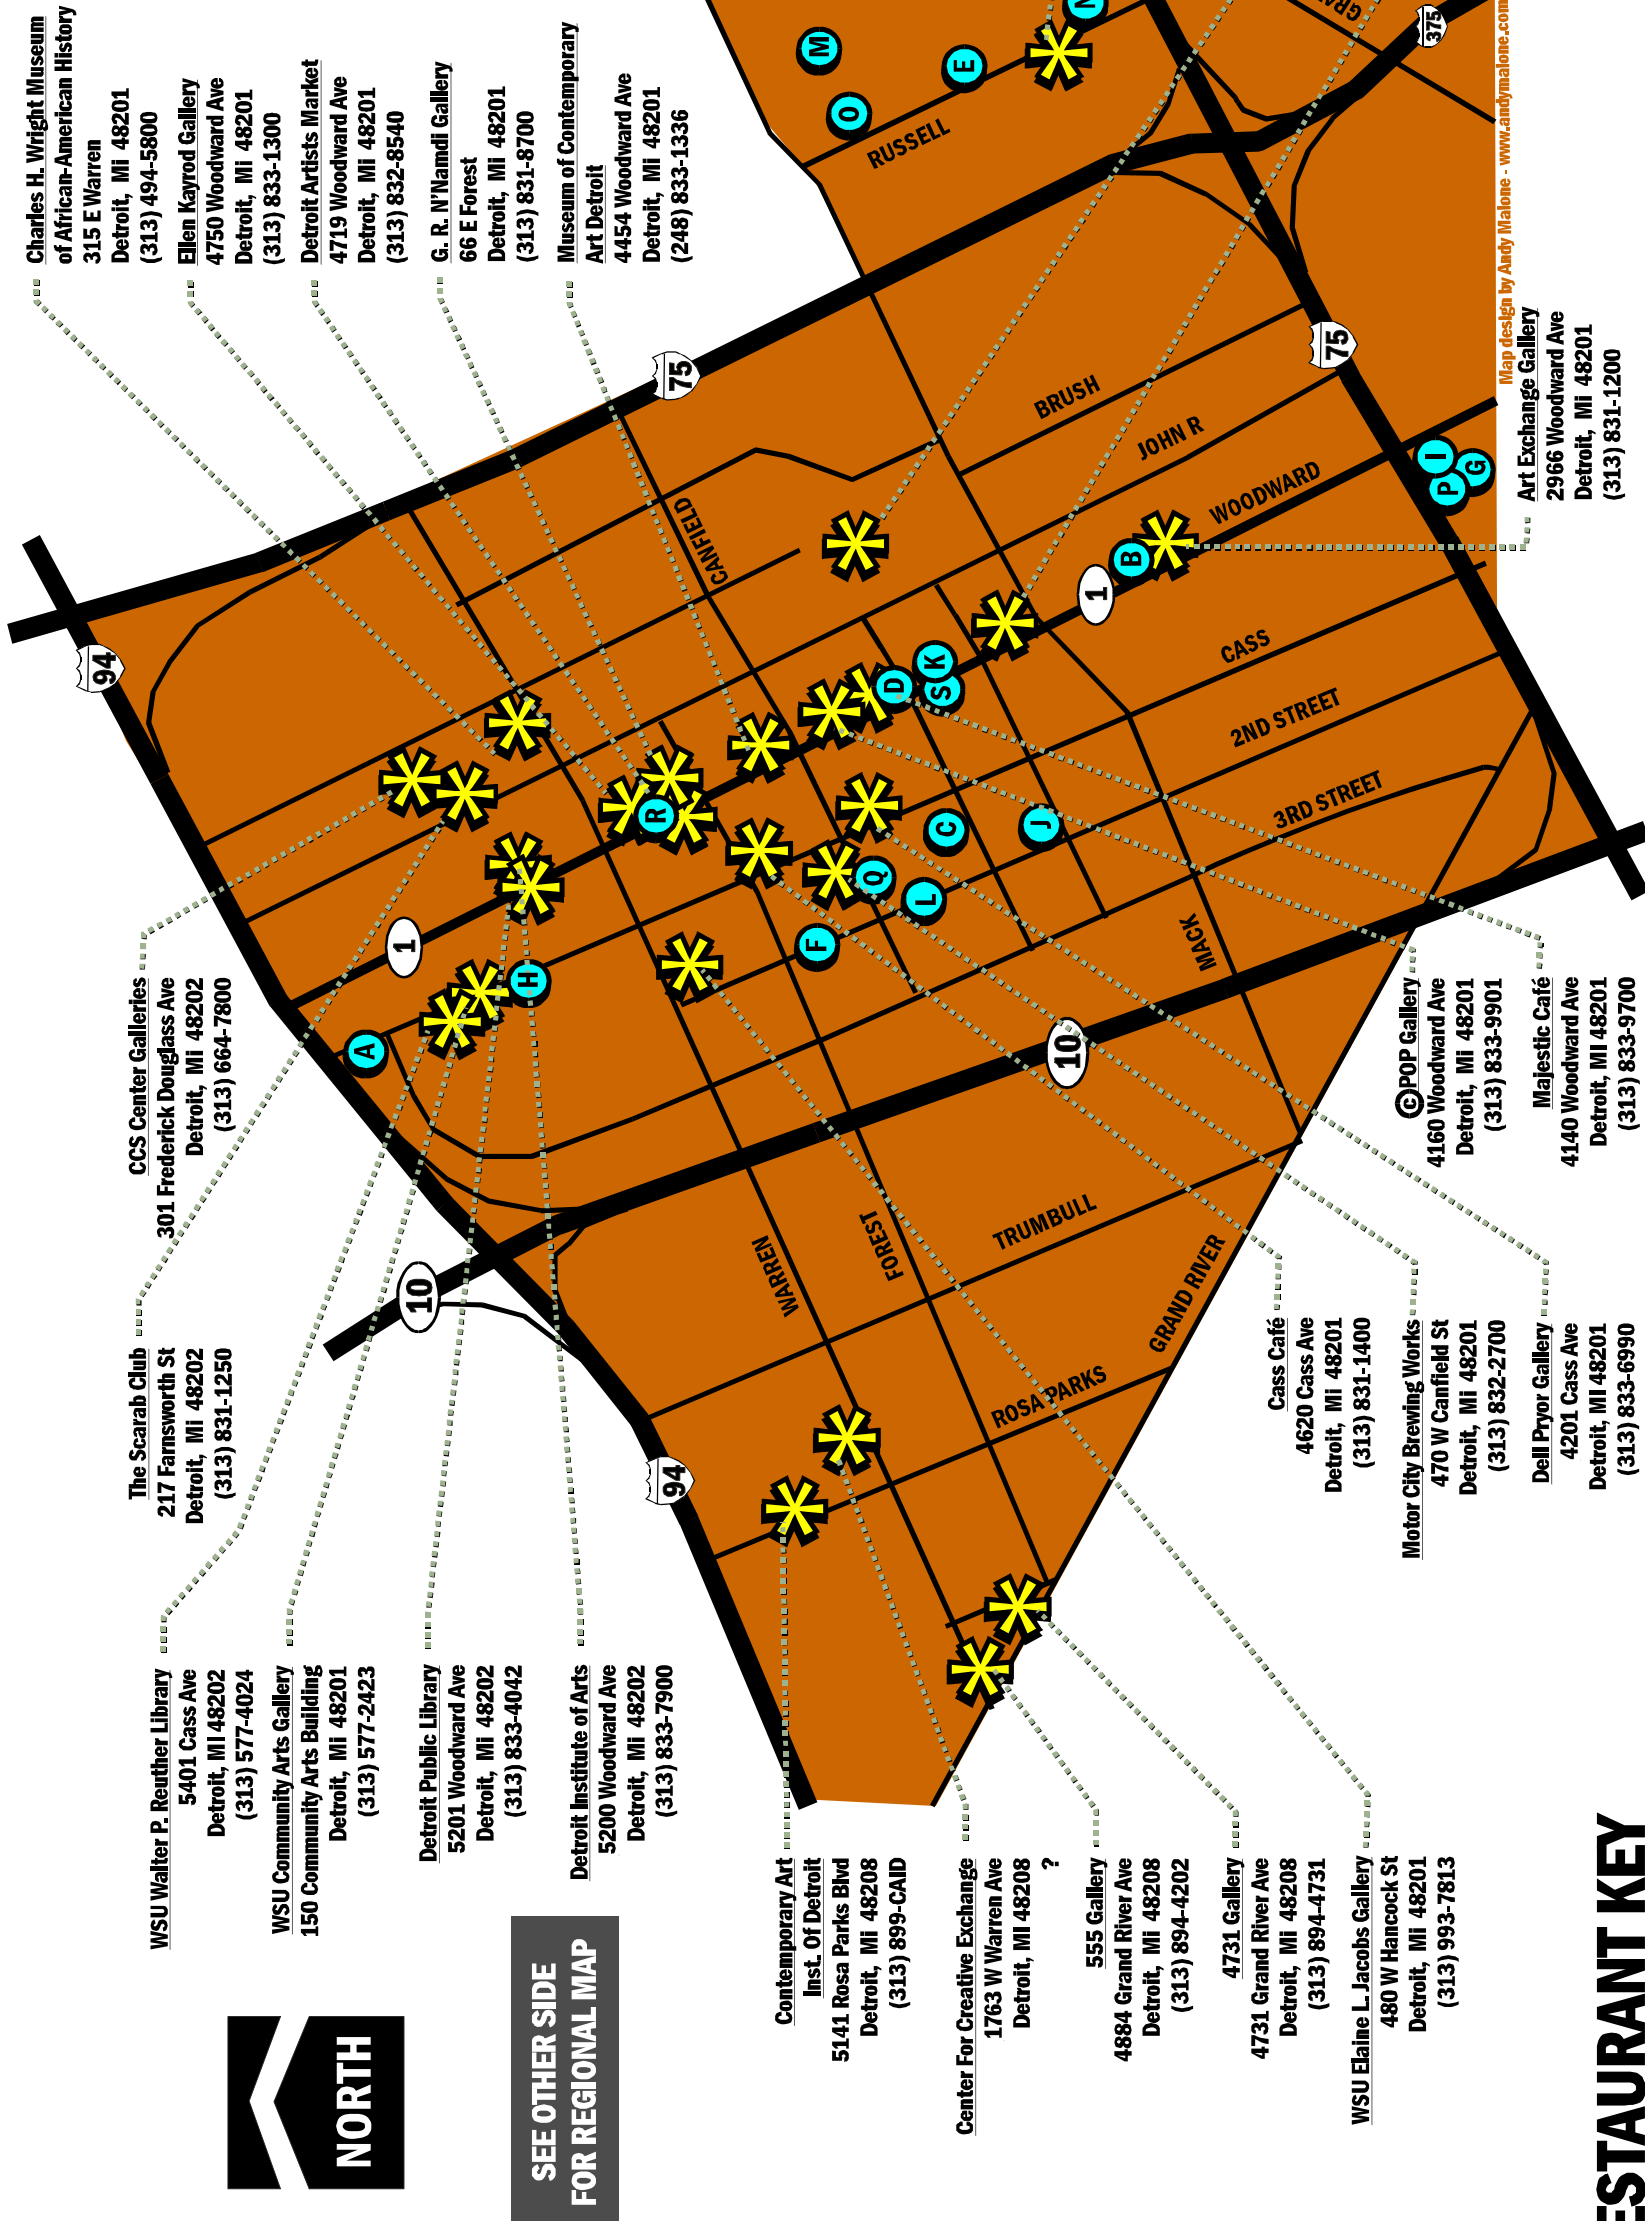

# WOODWARD CORRIDOR GALLERY MAP 2007

brought to you by  
**thedetroiter.com**  
 unearthing a great american city one story at a time

official sponsors  
**MO**DETROIT **CRANBROOK**

To ensure that your venue is included in our listings and future versions of this map, e-mail [ws@thedetroiter.com](mailto:ws@thedetroiter.com)

For a complete list of art institutions and the most comprehensive arts calendar in the Metro Detroit area, please visit [www.thedetroiter.com](http://www.thedetroiter.com)

Map design by Andy Malone - [www.andymalone.com](http://www.andymalone.com)

SEE OTHER SIDE FOR REGIONAL MAP